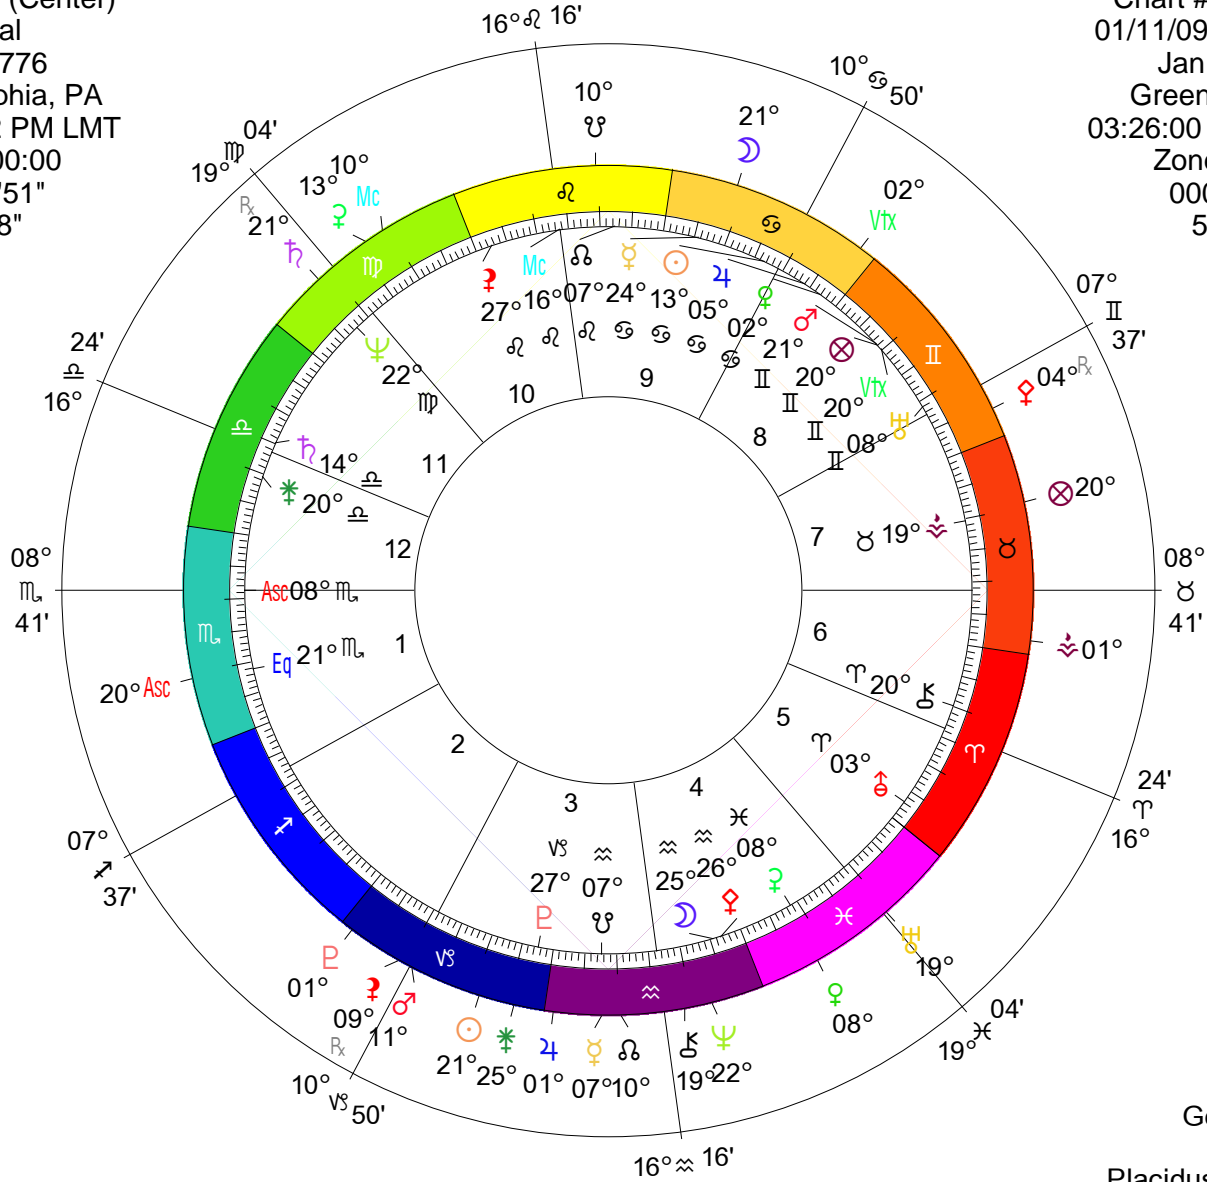

Chart #1 (Center)  
 U.S. Natal  
 Jul 04, 1776  
 Philadelphia, PA  
 02:21:32 PM LMT  
 Zone: +00:00  
 075W09'51"  
 39N57'08"

Chart #2 (Outer)  
 01/11/09 fullMoon  
 Jan 11, 2009  
 Greenwich, UK  
 03:26:00 AM GMT  
 Zone: +00:00  
 000W00'00"  
 51N29'00"

U.S. Natal

PI	Planet	Geo Lon	Rx
☾	Moon	25° ≈ 29'	
☉	Sun	13° ≈ 13'	
♃	Mercury	24° ≈ 15'	Rx
♀	Venus	02° ≈ 58'	
♂	Mars	21° II 18'	
♃	Jupiter	05° ≈ 54'	
♄	Saturn	14° ≈ 48'	
♅	Uranus	08° II 55'	
♆	Neptune	22° ≈ 25'	
♇	Pluto	27° ≈ 34'	Rx
♏	Node	07° ≈ 36'	
Mc	Midheaven	16° ≈ 16'	