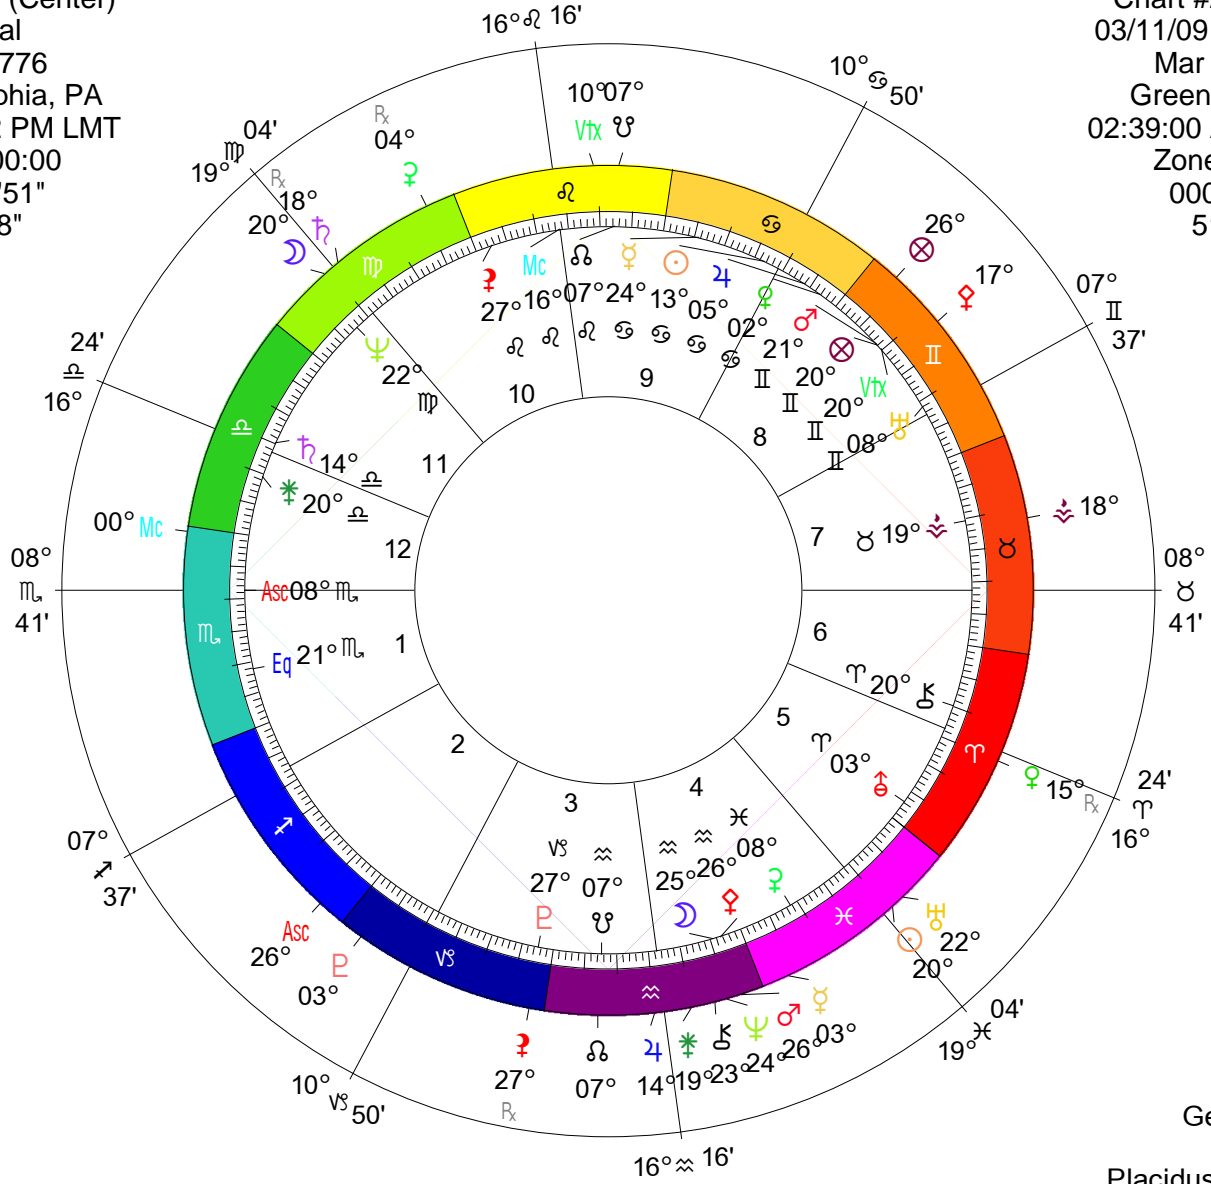

Chart #1 (Center)
 U.S. Natal
 Jul 04, 1776
 Philadelphia, PA
 02:21:32 PM LMT
 Zone: +00:00
 075W09'51"
 39N57'08"

Chart #2 (Outer)
 03/11/09 fullMoon
 Mar 11, 2009
 Greenwich, UK
 02:39:00 AM GMT
 Zone: +00:00
 000W00'00"
 51N29'00"

U.S. Natal

PI	Planet	Geo Lon	Rx
☾	Moon	25° ≈ 29'	
☉	Sun	13° ≈ 13'	
♃	Mercury	24° ≈ 15'	Rx
♄	Venus	02° ≈ 58'	
♅	Mars	21° II 18'	
♆	Jupiter	05° ≈ 54'	
♇	Saturn	14° ≈ 48'	
♈	Uranus	08° II 55'	
♉	Neptune	22° ≈ 25'	
♊	Pluto	27° ≈ 34'	Rx
♋	Node	07° ≈ 36'	
♌	Midheaven	16° ≈ 16'	
♍	Ascendant	08° ≈ 41'	
♎	Part Fortn	20° II 58'	

Fir	Ear	Air	Wat
0	2	4	4
Crd	Fix	Mut	
6	1	3	

03/11/09 fullMoon

PI	Planet	Geo Lon	Rx
☾	Moon	20° ≈ 40'	
☉	Sun	20° ≈ 40'	
♃	Mercury	03° ≈ 45'	
♄	Venus	15° ≈ 03'	Rx
♅	Mars	26° ≈ 51'	
♆	Jupiter	14° ≈ 53'	
♇	Saturn	18° ≈ 12'	Rx
♈	Uranus	22° ≈ 30'	
♉	Neptune	24° ≈ 55'	
♊	Pluto	03° ≈ 08'	
♋	Node	07° ≈ 18'	
♌	Midheaven	00° ≈ 46'	
♍	Ascendant	26° ≈ 06'	
♎	Part Fortn	26° II 06'	