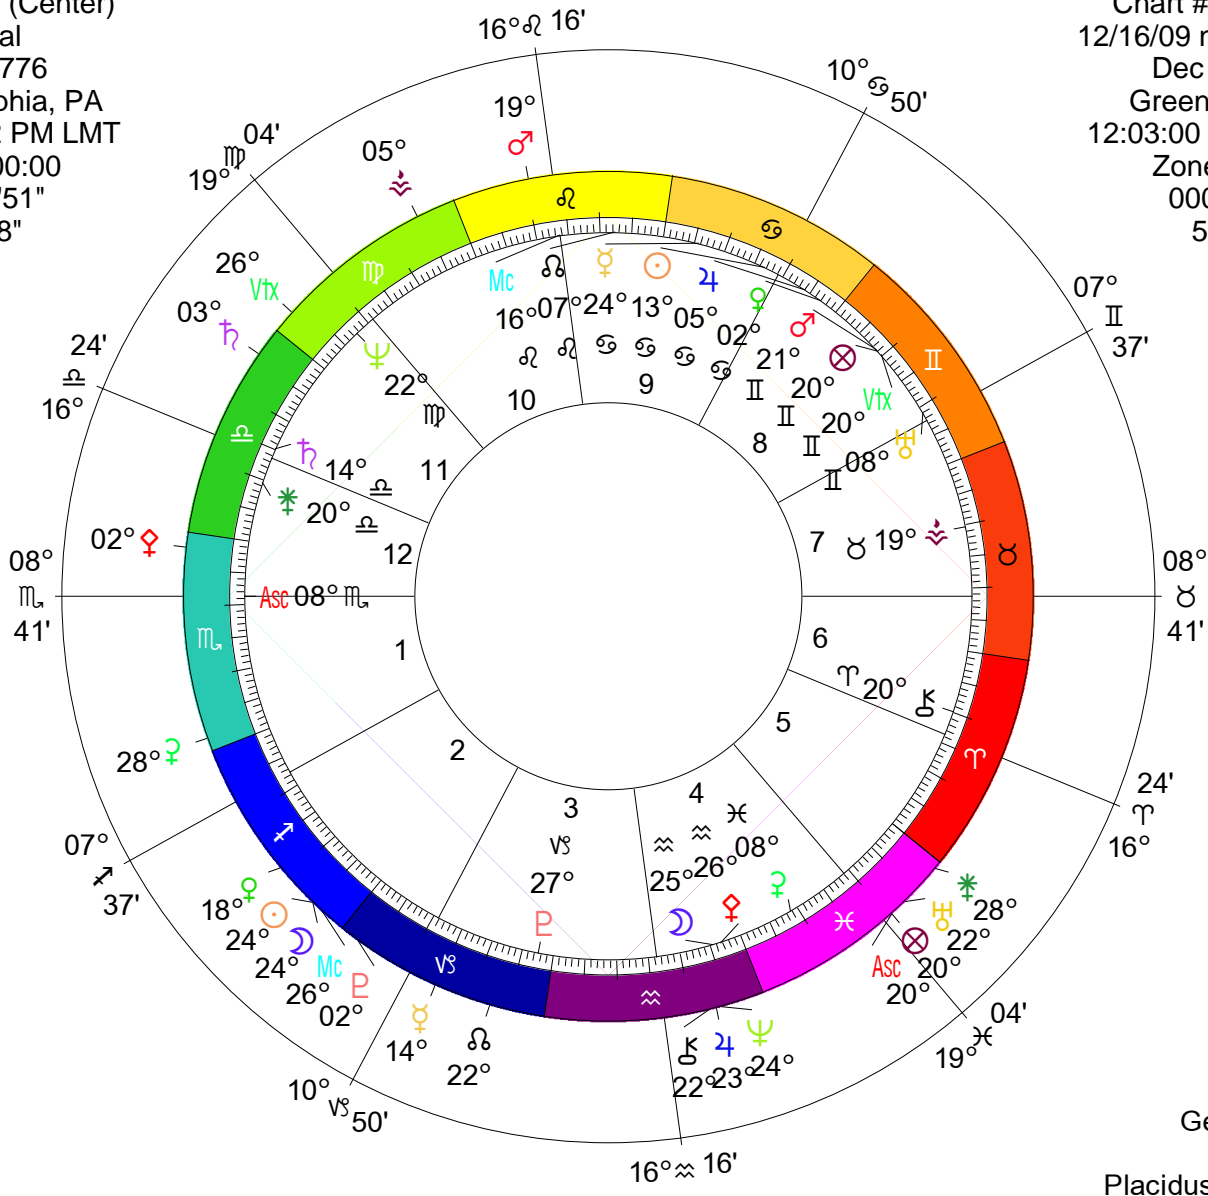

Chart #1 (Center)  
 U.S. Natal  
 Jul 04, 1776  
 Philadelphia, PA  
 02:21:32 PM LMT  
 Zone: +00:00  
 075W09'51"  
 39N57'08"

Chart #2 (Outer)  
 12/16/09 newMoon  
 Dec 16, 2009  
 Greenwich, UK  
 12:03:00 PM GMT  
 Zone: +00:00  
 000W00'00"  
 51N29'00"

U.S. Natal

PI	Planet	Geo Lon	Rx
☾	Moon	25° ≈ 29'	
☉	Sun	13° ≈ 13'	
♃	Mercury	24° ≈ 15'	Rx
♄	Venus	02° ≈ 58'	
♅	Mars	21° ≈ 18'	
♆	Jupiter	05° ≈ 54'	
♇	Saturn	14° ≈ 48'	
♈	Uranus	08° ≈ 55'	
♉	Neptune	22° ≈ 25'	
♊	Pluto	27° ≈ 34'	Rx
♋	Node	07° ≈ 36'	
♌	Midheaven	16° ≈ 16'	
♍	Ascendant	08° ≈ 41'	
♎	Part Fortn	20° ≈ 58'	