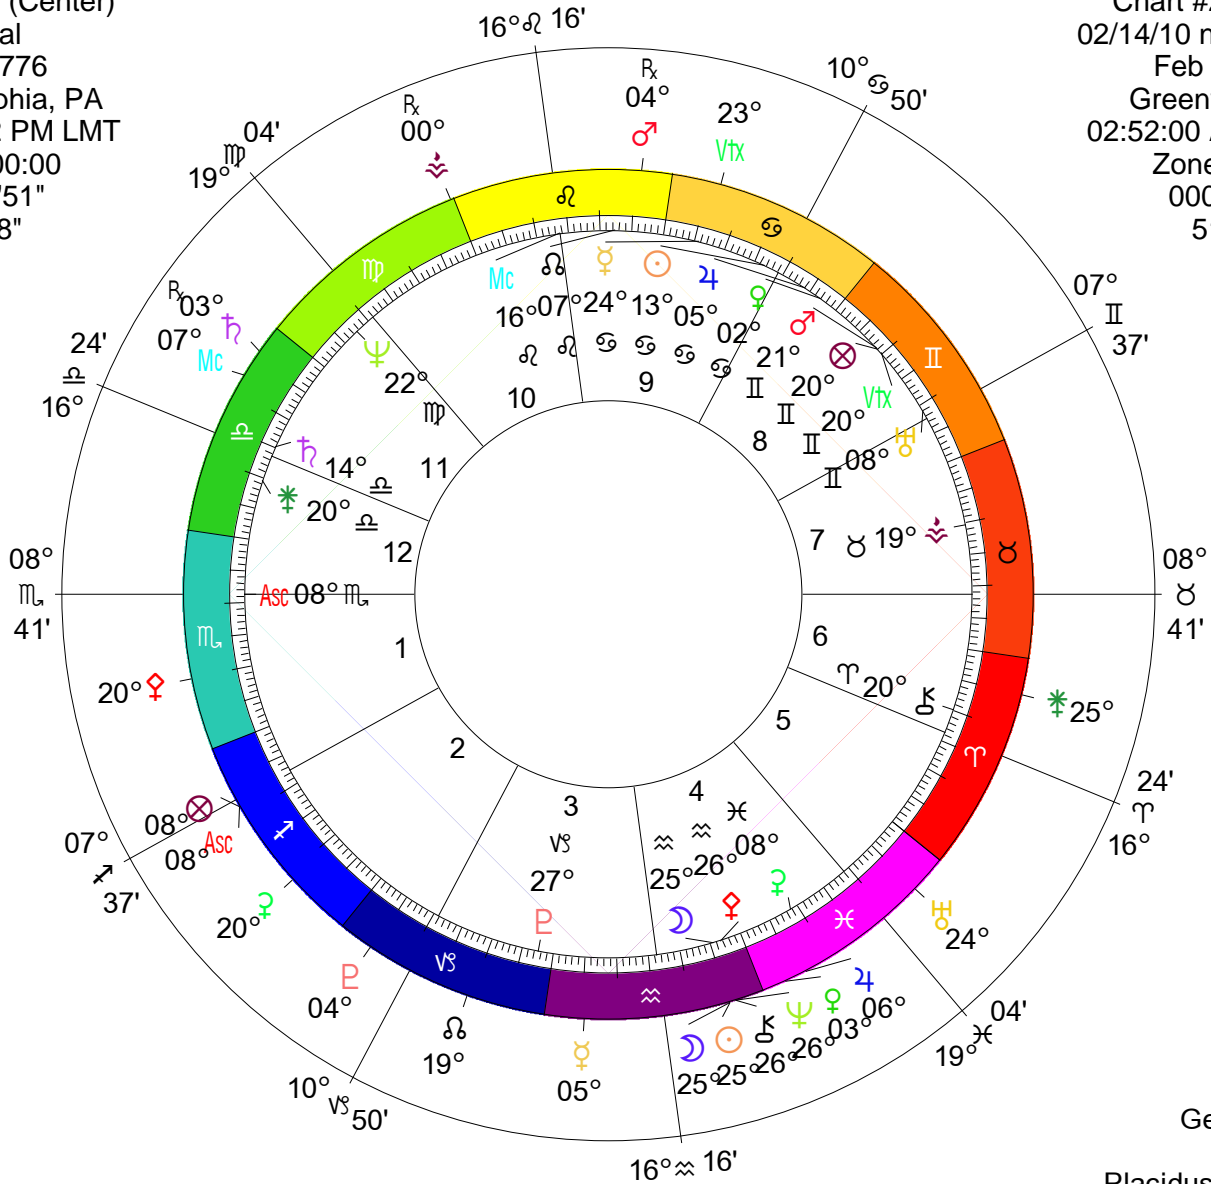

Chart #1 (Center)
 U.S. Natal
 Jul 04, 1776
 Philadelphia, PA
 02:21:32 PM LMT
 Zone: +00:00
 075W09'51"
 39N57'08"

Chart #2 (Outer)
 02/14/10 newMoon
 Feb 14, 2010
 Greenwich, UK
 02:52:00 AM GMT
 Zone: +00:00
 000W00'00"
 51N29'00"

Geocentric
 Tropical
 Placidus Houses

Columns: U.S. Natal
 Rows: 02/14/10 newMoon

	☾	☉	♃	♄	♅	♆	♇	♈	♉	♊	♋	♌	♍	♎	♏	♐	♑	♒	♓
☾	☾	☾	☾	☾	☾	☾	☾	☾	☾	☾	☾	☾	☾	☾	☾	☾	☾	☾	☾
☉	☉	☉	☉	☉	☉	☉	☉	☉	☉	☉	☉	☉	☉	☉	☉	☉	☉	☉	☉
♃			♃	♃	♃	♃	♃	♃	♃	♃	♃	♃	♃	♃	♃	♃	♃	♃	♃
♄				♄	♄	♄	♄	♄	♄	♄	♄	♄	♄	♄	♄	♄	♄	♄	♄
♅					♅	♅	♅	♅	♅	♅	♅	♅	♅	♅	♅	♅	♅	♅	♅
♆						♆	♆	♆	♆	♆	♆	♆	♆	♆	♆	♆	♆	♆	♆
♇							♇	♇	♇	♇	♇	♇	♇	♇	♇	♇	♇	♇	♇
♈								♈	♈	♈	♈	♈	♈	♈	♈	♈	♈	♈	♈
♉									♉	♉	♉	♉	♉	♉	♉	♉	♉	♉	♉
♊										♊	♊	♊	♊	♊	♊	♊	♊	♊	♊
♋											♋	♋	♋	♋	♋	♋	♋	♋	♋
♌												♌	♌	♌	♌	♌	♌	♌	♌
♍													♍	♍	♍	♍	♍	♍	♍
♎														♎	♎	♎	♎	♎	♎
♏															♏	♏	♏	♏	♏
♐																♐	♐	♐	♐
♑																	♑	♑	♑
♒																		♒	♒
♓																			♓
Asc																			Asc

U.S. Natal

PI	Planet	Geo Lon	Rx
☾	Moon	25° ≈ 29'	
☉	Sun	13° ≈ 13'	
♃	Mercury	24° ≈ 15'	Rx
♄	Venus	02° ≈ 58'	
♅	Mars	21° ≈ 18'	
♆	Jupiter	05° ≈ 54'	
♇	Saturn	14° ≈ 48'	
♈	Uranus	08° ≈ 55'	
♉	Neptune	22° ≈ 25'	
♊	Pluto	27° ≈ 34'	Rx
♋	Node	07° ≈ 36'	
♌	Midheaven	16° ≈ 16'	
♍	Ascendant	08° ≈ 41'	
♎	Part Fortn	20° ≈ 58'	

Fir	Ear	Air	Wat
0	2	4	4

Crd	Fix	Mut
6	1	3

02/14/10 newMoon

PI	Planet	Geo Lon	Rx
☾	Moon	25° ≈ 18'	
☉	Sun	25° ≈ 18'	
♃	Mercury	05° ≈ 23'	
♄	Venus	03° ≈ 16'	
♅	Mars	04° ≈ 10'	Rx
♆	Jupiter	06° ≈ 17'	
♇	Saturn	03° ≈ 47'	Rx
♈	Uranus	24° ≈ 51'	
♉	Neptune	26° ≈ 08'	
♊	Pluto	04° ≈ 43'	
♋	Node	19° ≈ 18'	
♌	Midheaven	07° ≈ 39'	
♍	Ascendant	08° ≈ 40'	
♎	Part Fortn	08° ≈ 40'	