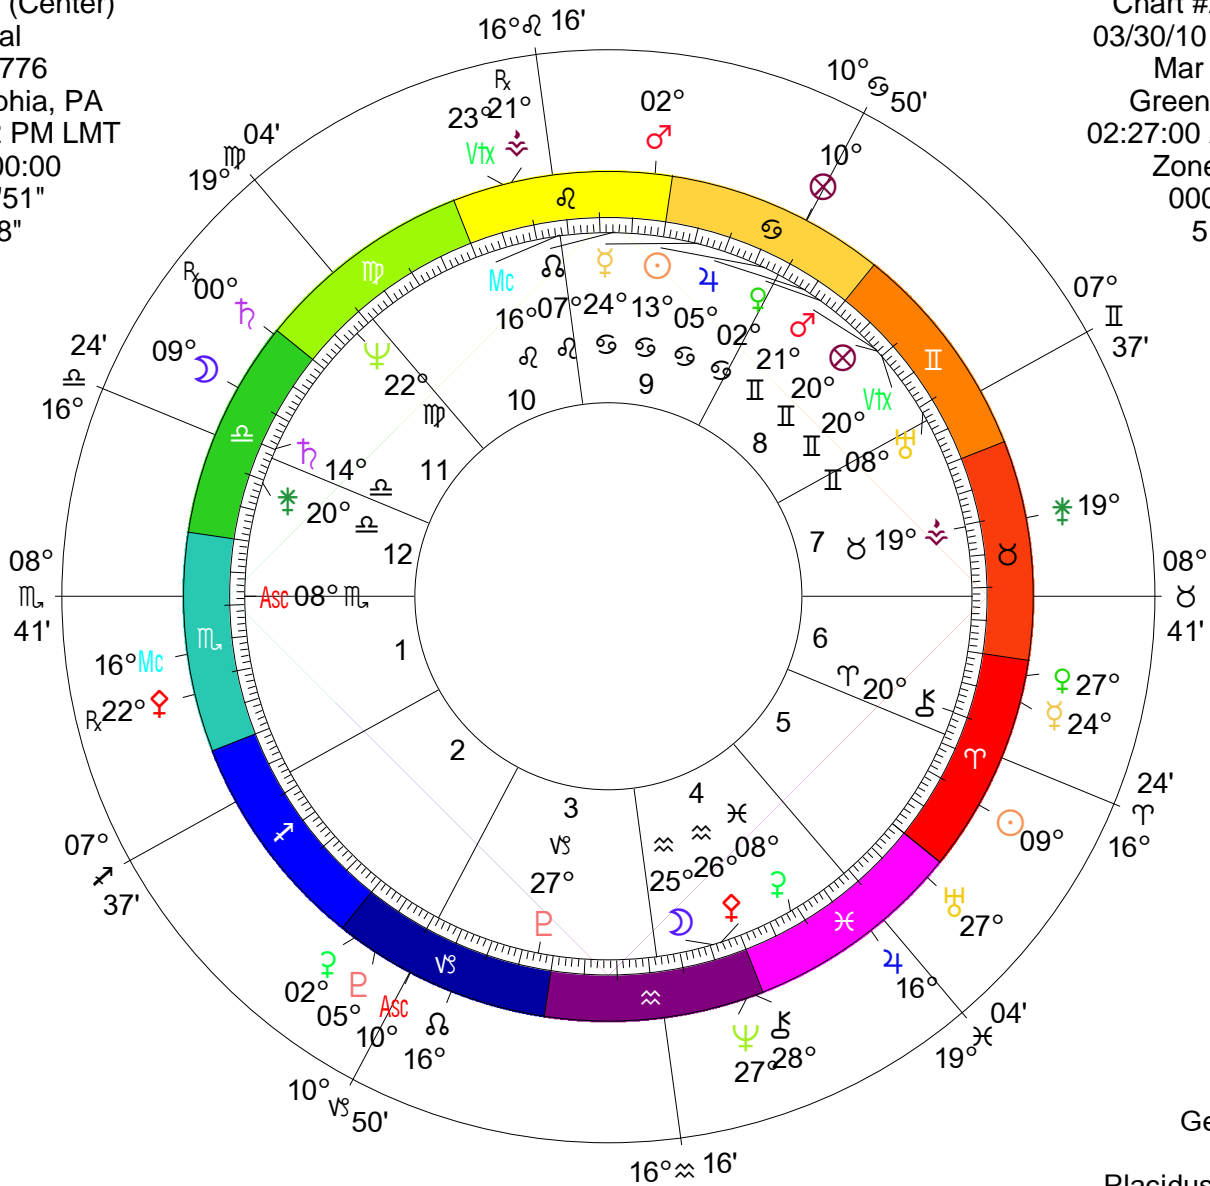

Chart #1 (Center)
 U.S. Natal
 Jul 04, 1776
 Philadelphia, PA
 02:21:32 PM LMT
 Zone: +00:00
 075W09'51"
 39N57'08"

Chart #2 (Outer)
 03/30/10 fullMoon
 Mar 30, 2010
 Greenwich, UK
 02:27:00 AM GMT
 Zone: +00:00
 000W00'00"
 51N29'00"