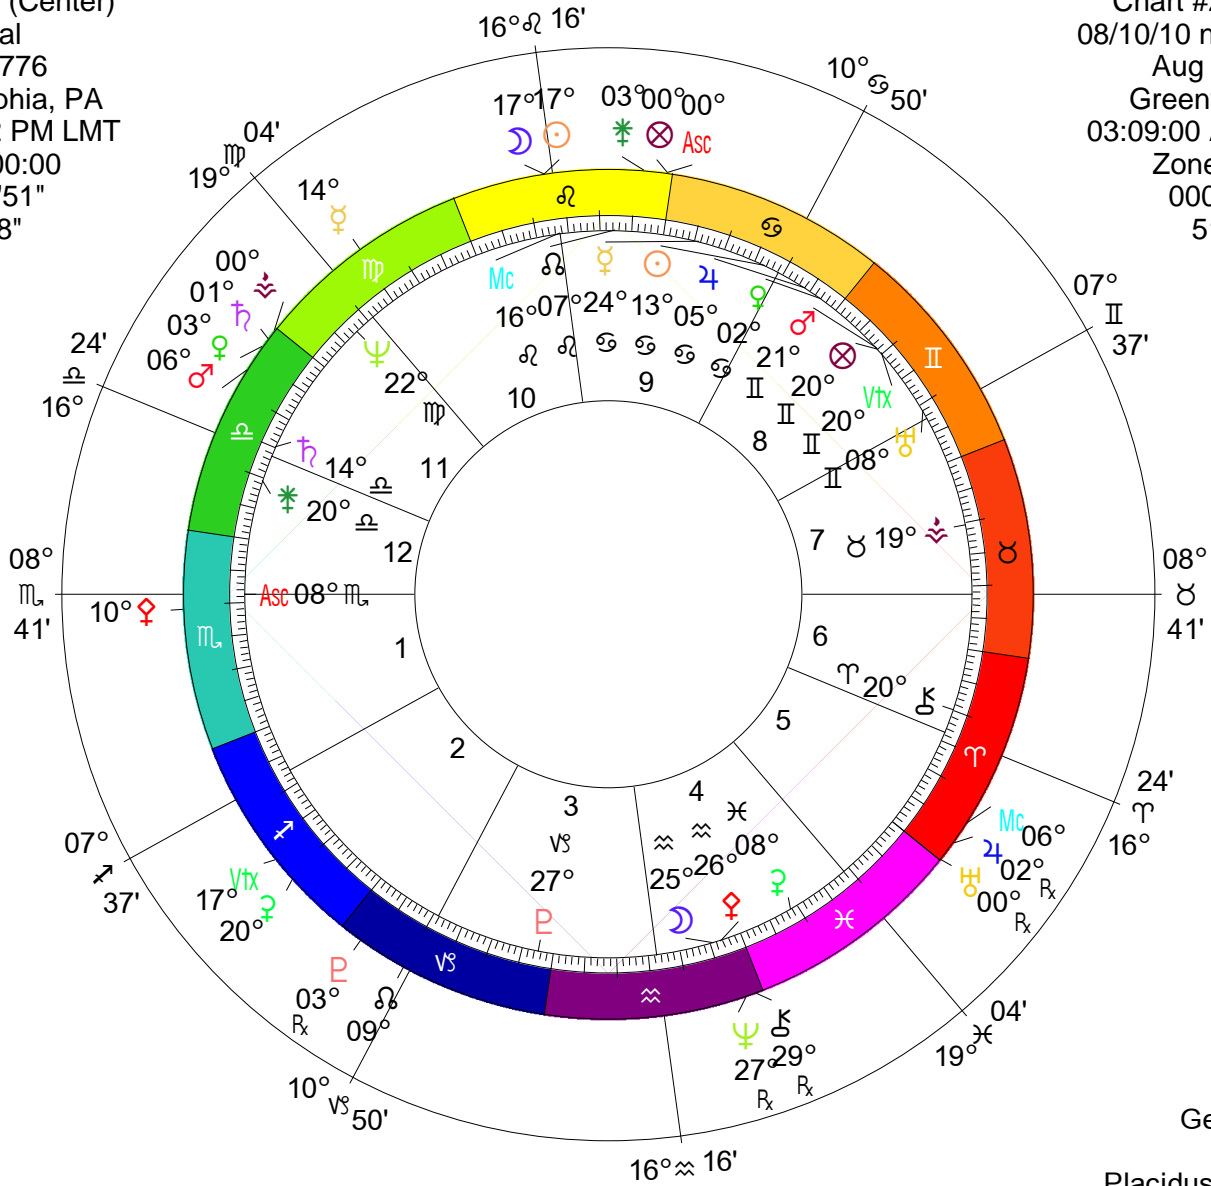

Chart #1 (Center)
 U.S. Natal
 Jul 04, 1776
 Philadelphia, PA
 02:21:32 PM LMT
 Zone: +00:00
 075W09'51"
 39N57'08"

Chart #2 (Outer)
 08/10/10 newMoon
 Aug 10, 2010
 Greenwich, UK
 03:09:00 AM GMT
 Zone: +00:00
 000W00'00"
 51N29'00"

U.S. Natal

PI	Planet	Geo Lon	Rx
☾	Moon	25° ≈ 29'	
☀	Sun	13° ≈ 13'	
☿	Mercury	24° ≈ 15'	Rx
♀	Venus	02° ≈ 58'	
♂	Mars	21° ≈ 18'	
♃	Jupiter	05° ≈ 54'	
♄	Saturn	14° ≈ 48'	
♅	Uranus	08° ≈ 55'	
♆	Neptune	22° ≈ 25'	
♇	Pluto	27° ≈ 34'	Rx
♁	Node	07° ≈ 36'	
♊	Midheaven	16° ≈ 16'	
♈	Ascendant	08° ≈ 41'	
♏	Part Fortn	20° ≈ 58'	