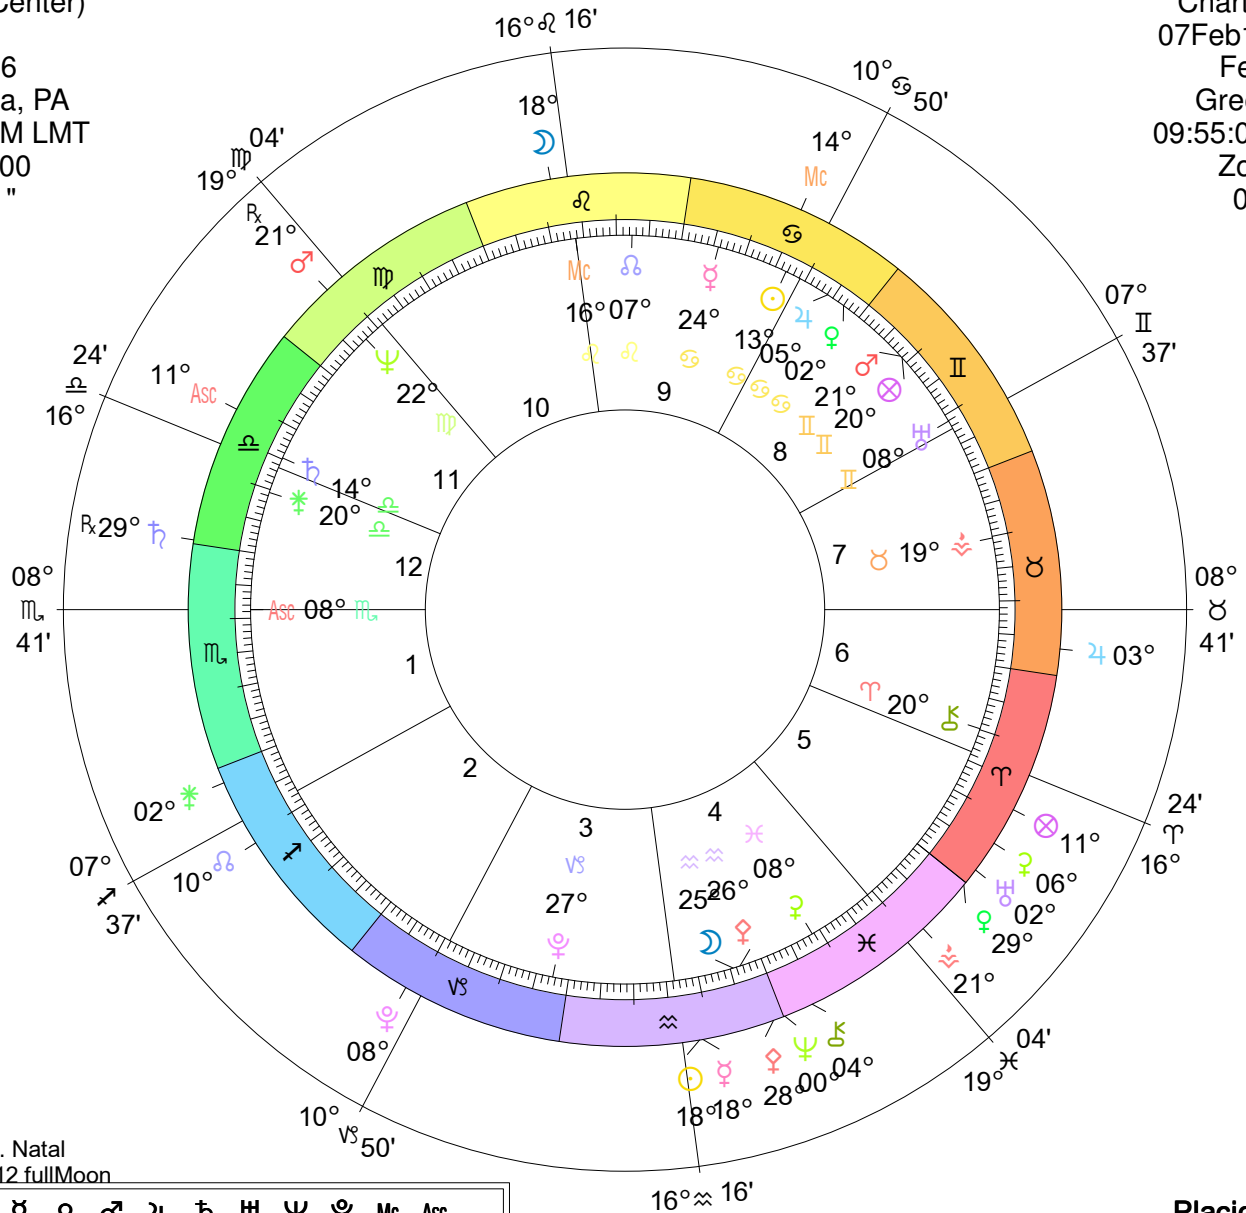

Chart #1 (Center)
 U.S. Natal
 Jul 04, 1776
 Philadelphia, PA
 02:21:32 PM LMT
 Zone: +00:00
 075W09'51"
 39N57'08"

Chart #2 (Outer)
 07Feb12 fullMoon
 Feb 07, 2012
 Greenwich, UK
 09:55:00 PM GMT
 Zone: +00:00
 000W00'00"
 51N29'00"

U.S. Natal

07Feb12 fullMoon

PI	Planet	Geo Lon	Rx
☾	Moon	25° ≈ 29'	
☉	Sun	13° ≈ 13'	
♃	Mercury	24° ≈ 15'	Rx
♄	Venus	02° ≈ 58'	
♅	Mars	21° ≈ 18'	
♆	Jupiter	05° ≈ 54'	
♇	Saturn	14° ≈ 48'	
♈	Uranus	08° ≈ 55'	
♉	Neptune	22° ≈ 25'	
♊	Pluto	27° ≈ 34'	Rx
♋	Node	07° ≈ 36'	
♌	Midheaven	16° ≈ 16'	
♍	Ascendant	08° ≈ 41'	
♎	Part Fortn	20° ≈ 58'	

PI	Planet	Geo Lon	Rx
☾	Moon	18° ≈ 32'	
☉	Sun	18° ≈ 32'	
♃	Mercury	18° ≈ 56'	
♄	Venus	29° ≈ 36'	
♅	Mars	21° ≈ 40'	Rx
♆	Jupiter	03° ≈ 31'	
♇	Saturn	29° ≈ 30'	Rx
♈	Uranus	02° ≈ 05'	
♉	Neptune	00° ≈ 09'	
♊	Pluto	08° ≈ 35'	
♋	Node	10° ≈ 58'	
♌	Midheaven	14° ≈ 55'	
♍	Ascendant	11° ≈ 25'	
♎	Part Fortn	11° ≈ 25'	