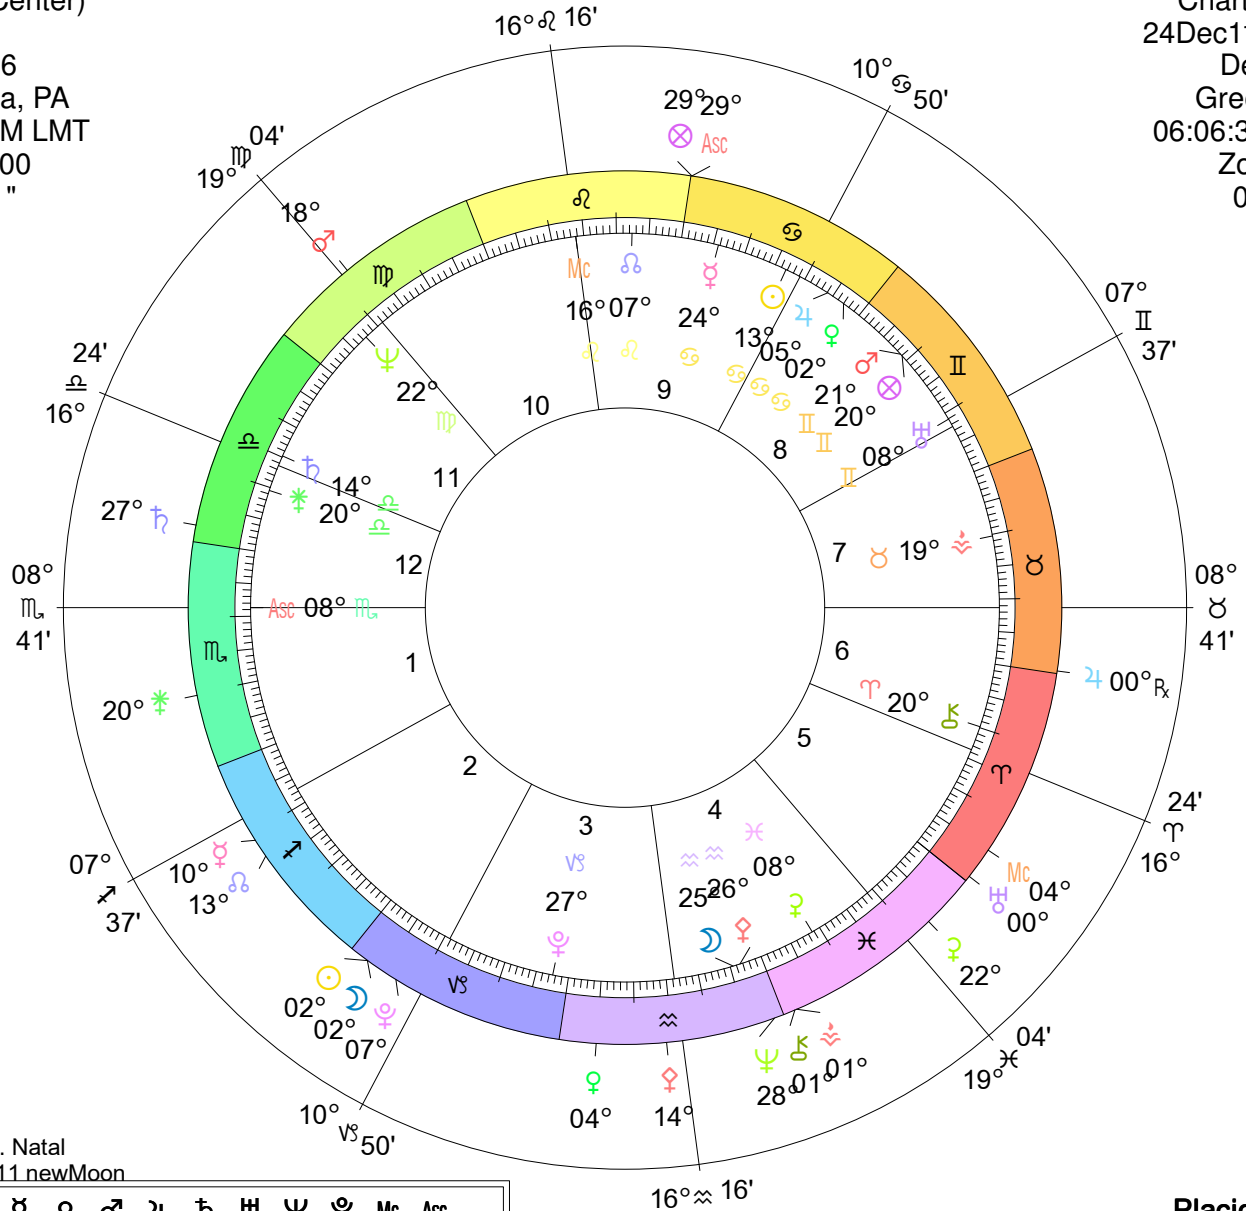

Chart #1 (Center)
 U.S. Natal
 Jul 04, 1776
 Philadelphia, PA
 02:21:32 PM LMT
 Zone: +00:00
 075W09'51"
 39N57'08"

Chart #2 (Outer)
 24Dec11 newMoon
 Dec 24, 2011
 Greenwich, UK
 06:06:30 PM GMT
 Zone: +00:00
 000W00'00"
 51N29'00"

Geocentric
 Tropical
 Placidus Houses

U.S. Natal

| PI | Planet | Geo Lon | Rx |
|----|------------|-----------|----|
| ☾ | Moon | 25° ≈ 29' | |
| ☉ | Sun | 13° ≈ 13' | |
| ♃ | Mercury | 24° ≈ 15' | Rx |
| ♄ | Venus | 02° ≈ 58' | |
| ♅ | Mars | 21° ≈ 18' | |
| ♆ | Jupiter | 05° ≈ 54' | |
| ♇ | Saturn | 14° ≈ 48' | |
| ♈ | Uranus | 08° ≈ 55' | |
| ♉ | Neptune | 22° ≈ 25' | |
| ♊ | Pluto | 27° ≈ 34' | Rx |
| ♋ | Node | 07° ≈ 36' | |
| ♌ | Midheaven | 16° ≈ 16' | |
| ♍ | Ascendant | 08° ≈ 41' | |
| ♎ | Part Fortn | 20° ≈ 58' | |

| Fir | Ear | Air | Wat |
|-----|-----|-----|-----|
| 0 | 2 | 4 | 4 |

| Crd | Fix | Mut |
|-----|-----|-----|
| 6 | 1 | 3 |

24Dec11 newMoon

| PI | Planet | Geo Lon | Rx |
|----|------------|-----------|----|
| ☾ | Moon | 02° ≈ 34' | |
| ☉ | Sun | 02° ≈ 34' | |
| ♃ | Mercury | 10° ≈ 53' | |
| ♄ | Venus | 04° ≈ 55' | |
| ♅ | Mars | 18° ≈ 09' | |
| ♆ | Jupiter | 00° ≈ 22' | Rx |
| ♇ | Saturn | 27° ≈ 48' | |
| ♈ | Uranus | 00° ≈ 44' | |
| ♉ | Neptune | 28° ≈ 42' | |
| ♊ | Pluto | 07° ≈ 04' | |
| ♋ | Node | 13° ≈ 22' | |
| ♌ | Midheaven | 04° ≈ 57' | |
| ♍ | Ascendant | 29° ≈ 52' | |
| ♎ | Part Fortn | 29° ≈ 52' | |