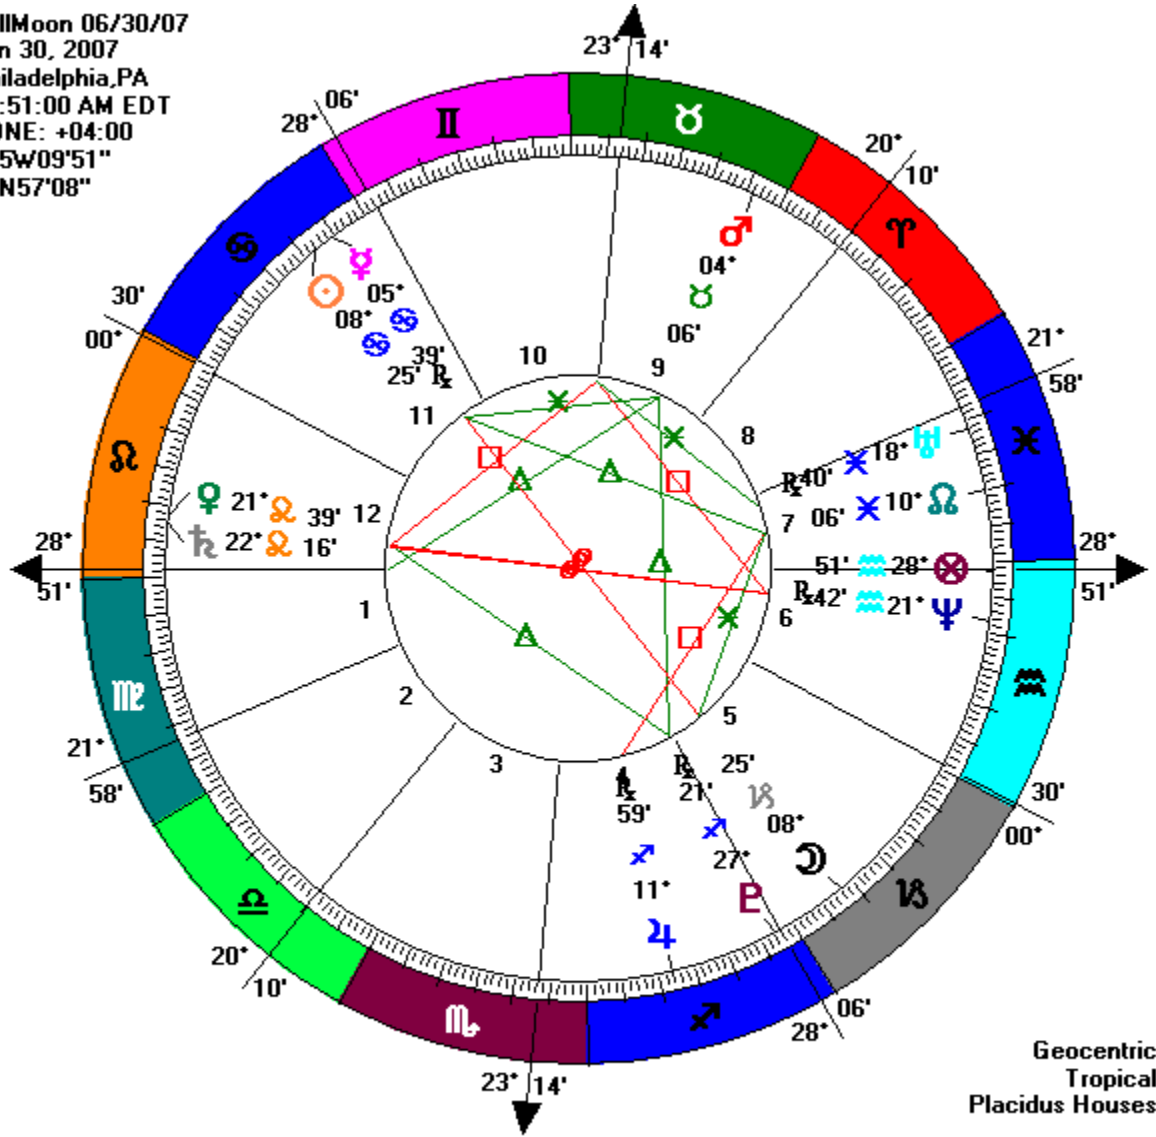

FullMoon 06/30/07
 Jun 30, 2007
 Philadelphia, PA
 09:51:00 AM EDT
 ZONE: +04:00
 075W09'51"
 39N57'08"

Inner Chart

natal U.S.
 Jul 04, 1776
 Philadelphia, PA
 02:21:32 PM LMT
 ZONE: +00:00
 075W09°51"
 39N57°08"

Outer Chart

FullMoon 06/30transit
 Jun 30, 2007
 Philadelphia, PA
 09:51:05 AM LMT
 ZONE: +00:00
 075W09°51"
 39N57°08"

natal U.S.

Pl	Geo Lon	R _t	Decl.
♃	25° 28' 55"		- 14° 39'
♄	13° 12' 41"		+22° 49'
♅	24° 15' 02"	R _t	+17° 30'
♆	02° 57' 42"		+23° 32'
♇	21° 17' 45"		+23° 34'
♈	05° 54' 24"		+23° 16'
♉	14° 48' 06"		- 03° 31'
♊	08° 54' 57"		+21° 44'
♋	22° 25' 05"		+04° 10'
♌	27° 33' 54"	R _t	- 23° 43'

FullMoon 06/30transit

Pl	Geo Lon	R _t	Decl.
♃	08° 57' 58"		- 27° 30'
♄	08° 27' 12"		+23° 10'
♅	05° 37' 26"	R _t	+18° 47'
♆	21° 40' 23"		+14° 57'
♇	04° 07' 46"		+11° 32'
♈	11° 58' 33"	R _t	- 21° 36'
♉	22° 16' 42"		+15° 16'
♊	18° 40' 22"	R _t	- 05° 12'
♋	21° 41' 35"	R _t	- 14° 32'
♌	27° 20' 48"	R _t	- 16° 24'