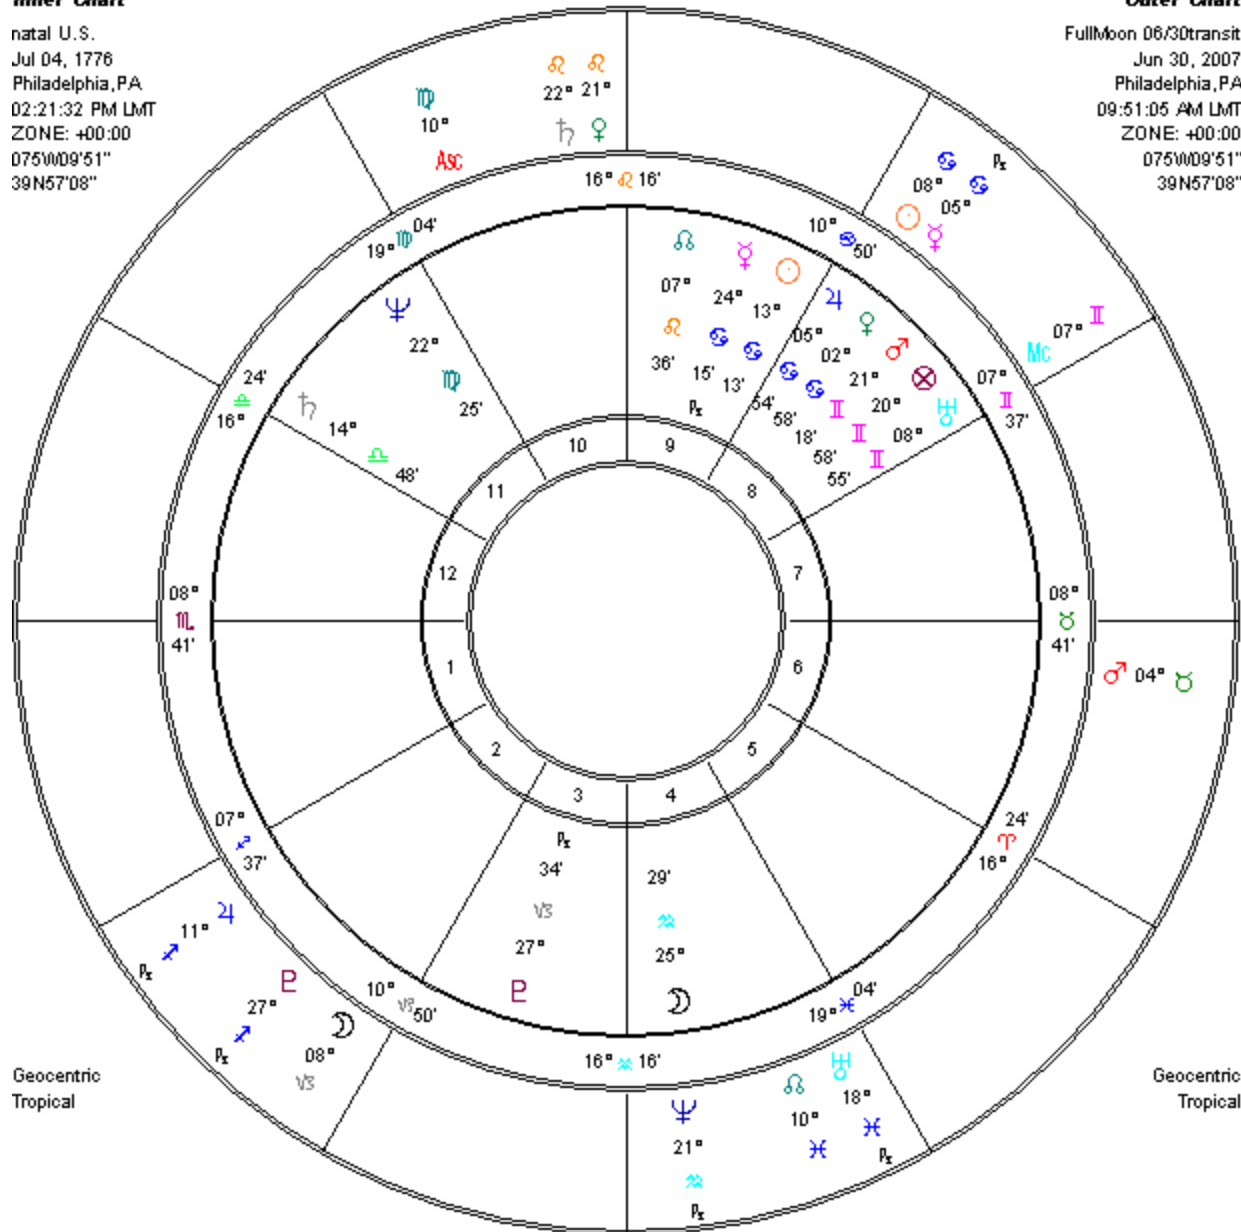

FullMoon 06/30/07
 Jun 30, 2007
 Philadelphia, PA
 09:51:00 AM EDT
 ZONE: +04:00
 075W09'51"
 39N57'08"

Inner Chart

natal U.S.
 Jul 04, 1776
 Philadelphia, PA
 02:21:32 PM LMT
 ZONE: +00:00
 075W09°51"
 39N57°08"

Outer Chart

FullMoon 06/30transit
 Jun 30, 2007
 Philadelphia, PA
 09:51:05 AM LMT
 ZONE: +00:00
 075W09°51"
 39N57°08"

natal U.S.

Pl	Geo Lon	R _t	Decl.
♃	25° 28' 55"		- 14° 39'
♄	13° 12' 41"		+22° 49'
♅	24° 15' 02"	R _t	+17° 30'
♆	02° 57' 42"		+23° 32'
♇	21° 17' 45"		+23° 34'
♈	05° 54' 24"		+23° 16'
♉	14° 48' 06"		- 03° 31'
♊	08° 54' 57"		+21° 44'
♋	22° 25' 05"		+04° 10'
♌	27° 33' 54"	R _t	- 23° 43'

FullMoon 06/30transit

Pl	Geo Lon	R _t	Decl.
♃	08° 57' 58"		- 27° 30'
♄	08° 27' 12"		+23° 10'
♅	05° 37' 26"	R _t	+18° 47'
♆	21° 40' 23"		+14° 57'
♇	04° 07' 46"		+11° 32'
♈	11° 58' 33"	R _t	- 21° 36'
♉	22° 16' 42"		+15° 16'
♊	18° 40' 22"	R _t	- 05° 12'
♋	21° 41' 35"	R _t	- 14° 32'
♌	27° 20' 48"	R _t	- 16° 24'