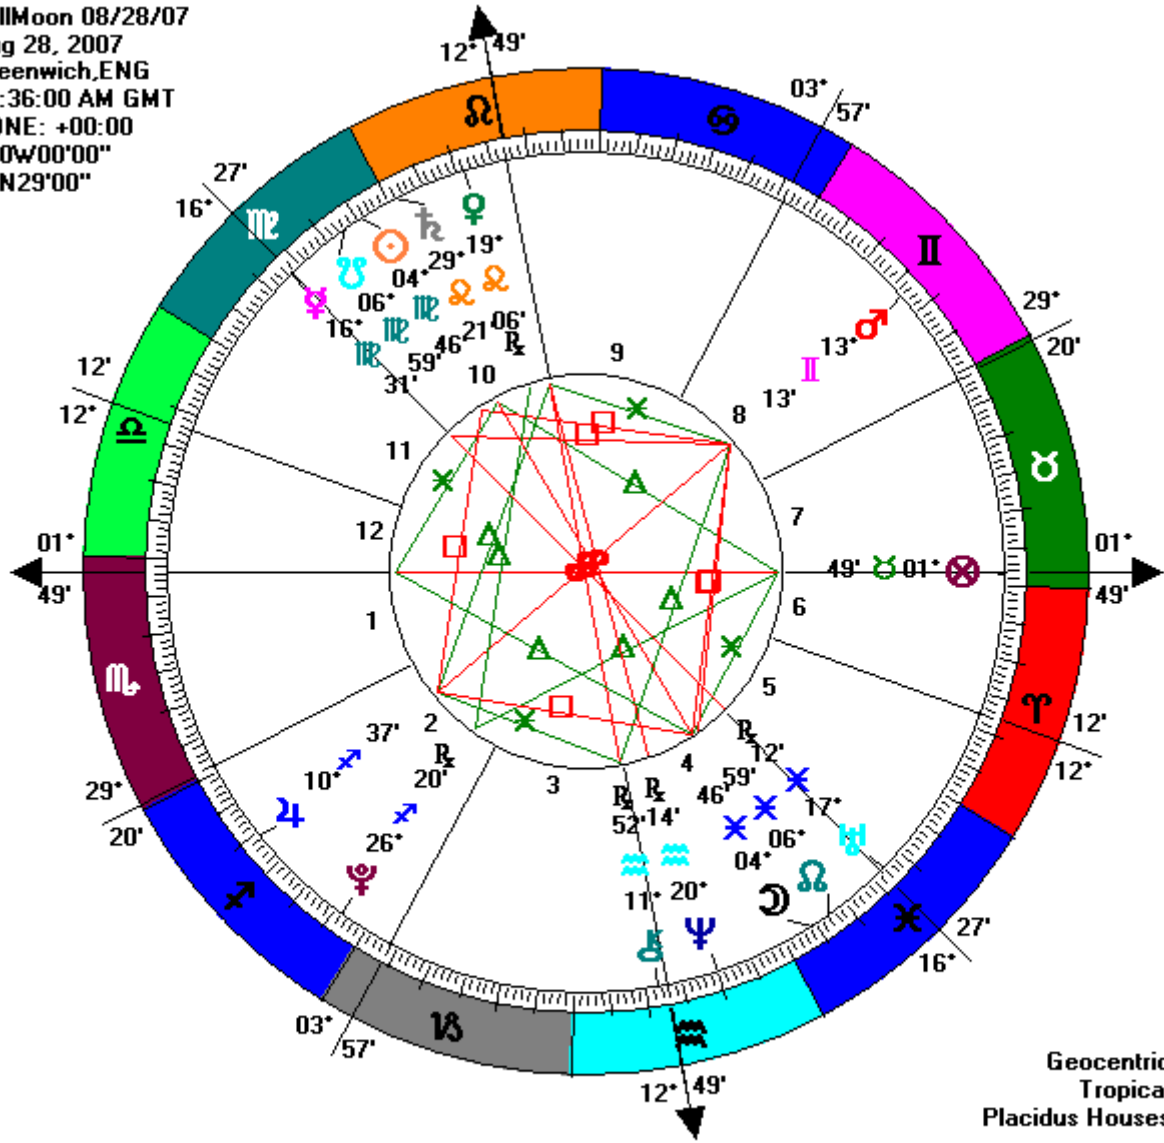

FullMoon 08/28/07  
 Aug 28, 2007  
 Greenwich,ENG  
 10:36:00 AM GMT  
 ZONE: +00:00  
 000w00'00"  
 51N29'00"

**Inner Chart**

natal U.S.  
 Jul 04, 1776  
 02:21:32 PM LMT  
 Philadelphia, PA  
 ZONE: +00:00  
 075W09'51"  
 39N57'08"

**Outer Chart**

FullMoon 08/28transit  
 Aug 28, 2007  
 05:36:19 AM LMT  
 Philadelphia, PA  
 ZONE: +00:00  
 075W09'51"  
 39N57'08"

natal U.S.

Pl	Geo Lon	R <sub>h</sub>	Decl.
♃	25°×28' 55"		- 14° 39'
♄	13°×12' 41"		+22° 49'
♅	24°×15' 02"	R <sub>h</sub>	+17° 30'
♆	02°×57' 42"		+23° 32'
♇	21°×17' 45"		+23° 34'
♈	05°×54' 24"		+23° 16'
♉	14°×48' 06"		-03° 31'
♊	08°×154' 57"		+21° 44'
♋	22°×1025' 05"		+04° 10'
♌	27°×133' 54"	R <sub>h</sub>	-23° 43'
♍	07°×236' 14"		+18° 23'

natal U.S.

♃♄	0°00's
♄♅	0°20'a
♅♆	0°49's
♆♇	1°07'a
♇♈	1°09's
♈♉	1°19's
♉♊	1°19's
♊♋	1°27'a
♋♌	1°35'a
♌♍	1°50'a

FullMoon 08/28transit

♃♄	0°01's
♄♅	0°37'a
♅♆	0°40'a
♆♇	1°08's
♇♈	1°36's
♈♉	1°37's
♉♊	2°13'a
♊♋	2°14'a
♋♌	2°20'a
♌♍	2°21'a

FullMoon 08/28transit

Pl	Geo Lon	R <sub>h</sub>	Decl.
♃	04°×46' 33"		-09° 58'
♄	04°×1045' 38"		+09° 46'
♅	16°×1031' 27"		+06° 22'
♆	19°×205' 53"	R <sub>h</sub>	+07° 21'
♇	13°×113' 06"		+21° 36'
♈	10°×237' 28"		-21° 36'
♉	29°×221' 03"		+12° 54'
♊	17°×11' 55"	R <sub>h</sub>	-05° 48'
♋	20°×14' 18"	R <sub>h</sub>	-15° 00'
♌	26°×19' 36"	R <sub>h</sub>	-16° 37'
♍	06°×59' 15"		-08° 57'