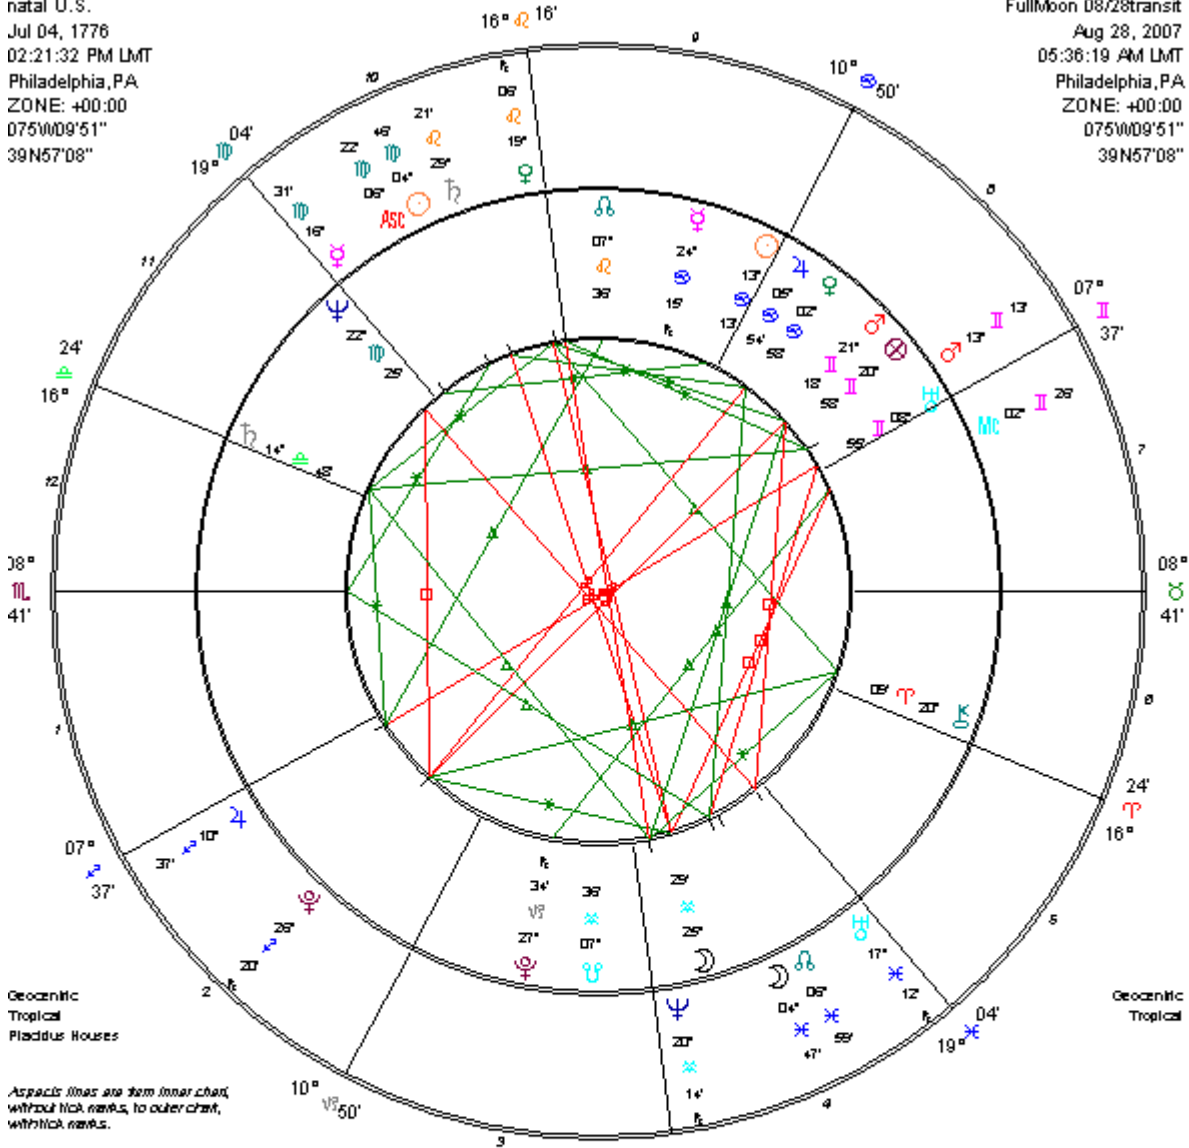

FullMoon 08/28/07  
 Aug 28, 2007  
 Greenwich,ENG  
 10:36:00 AM GMT  
 ZONE: +00:00  
 000w00'00"  
 51N29'00"

**Inner Chart**

natal U.S.  
 Jul 04, 1776  
 02:21:32 PM LMT  
 Philadelphia, PA  
 ZONE: +00:00  
 075W09'51"  
 39N57'08"

**Outer Chart**

FullMoon 08/28transit  
 Aug 28, 2007  
 05:36:19 AM LMT  
 Philadelphia, PA  
 ZONE: +00:00  
 075W09'51"  
 39N57'08"

natal U.S.

Pl	Geo Lon	R <sub>h</sub>	Decl.
♃	25°×28' 55"		- 14° 39'
♄	13°×12' 41"		+22° 49'
♅	24°×15' 02"	R <sub>h</sub>	+17° 30'
♆	02°×57' 42"		+23° 32'
♇	21°×17' 45"		+23° 34'
♈	05°×54' 24"		+23° 16'
♉	14°×48' 06"		-03° 31'
♊	08°×154' 57"		+21° 44'
♋	22°×1025' 05"		+04° 10'
♌	27°×133' 54"	R <sub>h</sub>	-23° 43'
♍	07°×236' 14"		+18° 23'

natal U.S.

♃♄	0°00's
♄♅	0°20'a
♅♆	0°49's
♆♇	1°07'a
♇♈	1°09's
♈♉	1°19's
♉♊	1°19's
♊♋	1°27'a
♋♌	1°35'a
♌♍	1°50'a

FullMoon 08/28transit

♃♄	0°01's
♄♅	0°37'a
♅♆	0°40'a
♆♇	1°08's
♇♈	1°36's
♈♉	1°37's
♉♊	2°13'a
♊♋	2°14'a
♋♌	2°20'a
♌♍	2°21'a

FullMoon 08/28transit

Pl	Geo Lon	R <sub>h</sub>	Decl.
♃	04°×46' 33"		-09° 58'
♄	04°×1045' 38"		+09° 46'
♅	16°×1031' 27"		+06° 22'
♆	19°×205' 53"	R <sub>h</sub>	+07° 21'
♇	13°×113' 06"		+21° 36'
♈	10°×237' 28"		-21° 36'
♉	29°×221' 03"		+12° 54'
♊	17°×11' 55"	R <sub>h</sub>	-05° 48'
♋	20°×14' 18"	R <sub>h</sub>	-15° 00'
♌	26°×19' 36"	R <sub>h</sub>	-16° 37'
♍	06°×59' 15"		-08° 57'