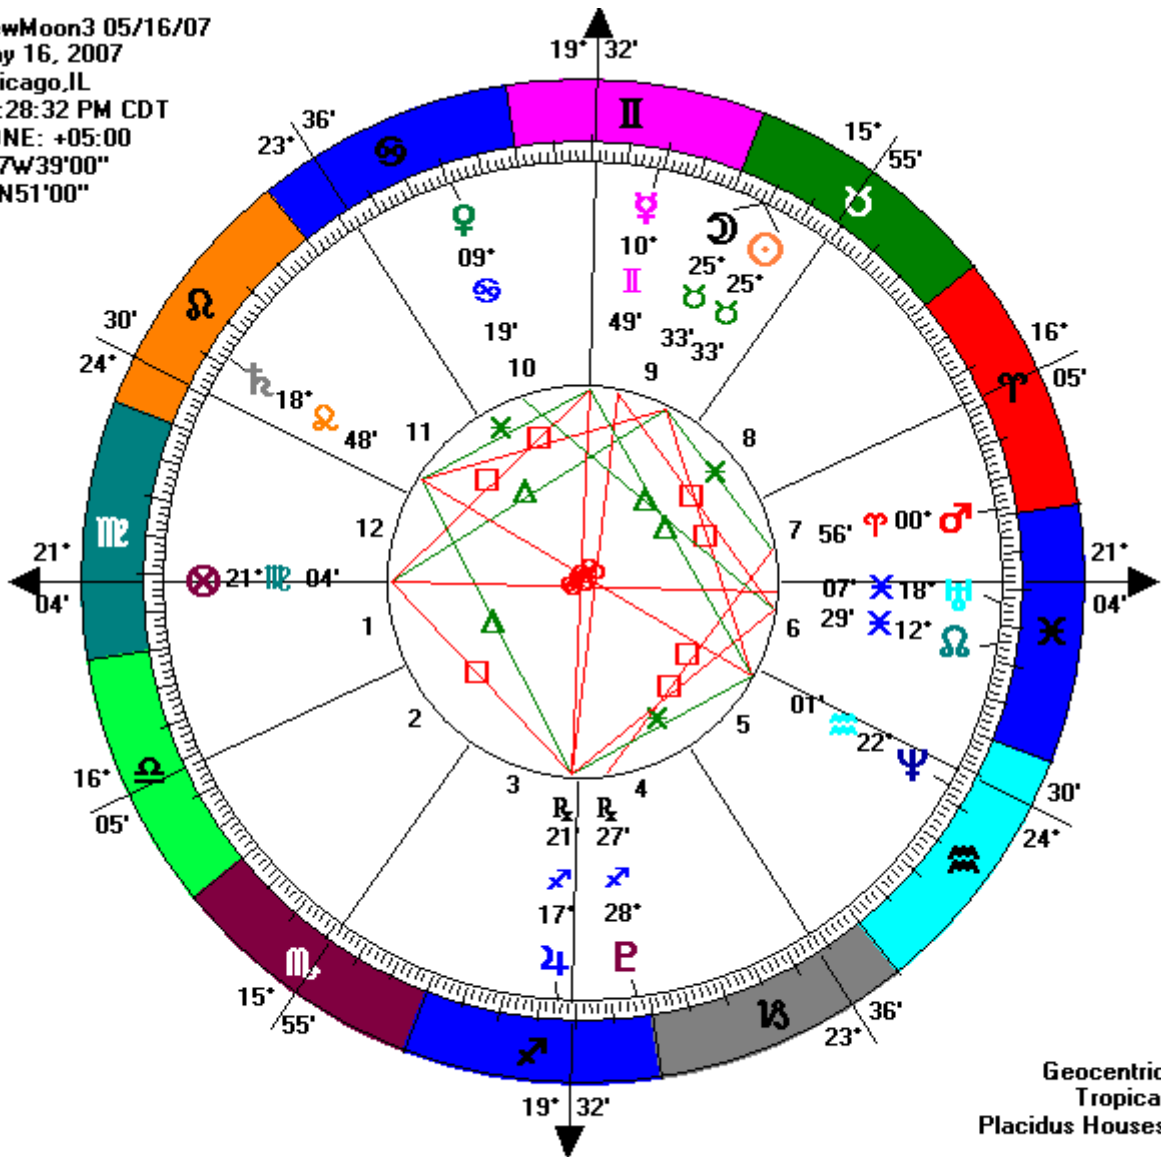

NewMoon2 05/16/07
 May 16, 2007
 New York, NY
 03:28:32 PM EDT
 ZONE: +04:00
 074W00'23"
 40N42'51"

NewMoon3 05/16/07
 May 16, 2007
 Chicago,IL
 02:28:32 PM CDT
 ZONE: +05:00
 087W39'00"
 41N51'00"

NewMoon5 05/16/07
 May 16, 2007
 Anchorage, AK
 11:28:32 AM AHT
 ZONE: +10:00
 149W54'01"
 61N13'05"

Geocentric
 Tropical
 Placidus Houses