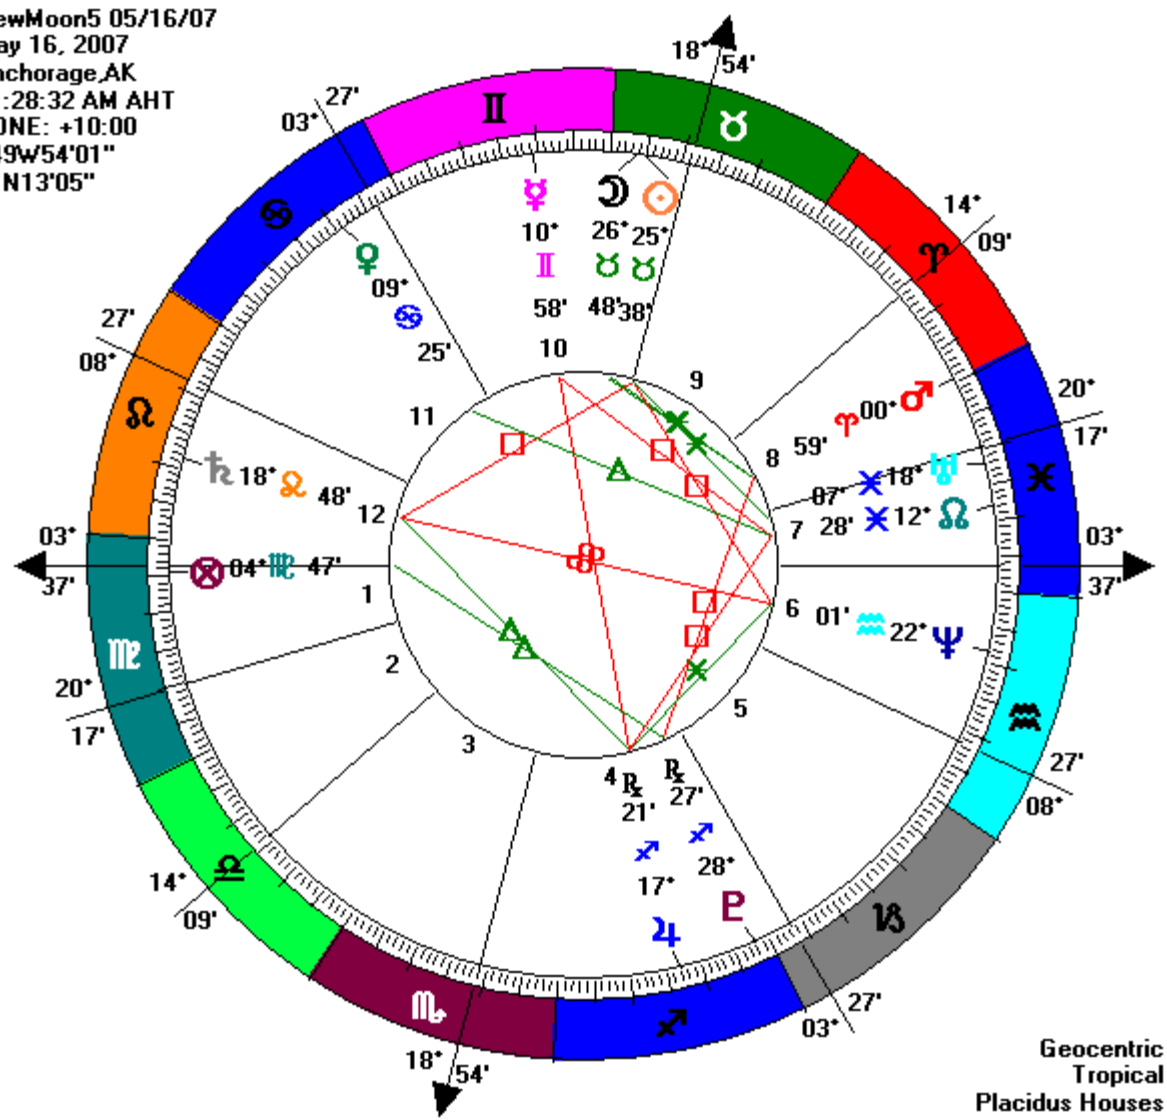

NewMoon2 05/16/07
 May 16, 2007
 New York, NY
 03:28:32 PM EDT
 ZONE: +04:00
 074W00'23"
 40N42'51"

NewMoon3 05/16/07
 May 16, 2007
 Chicago,IL
 02:28:32 PM CDT
 ZONE: +05:00
 087W39'00"
 41N51'00"

NewMoon5 05/16/07
 May 16, 2007
 Anchorage, AK
 11:28:32 AM AHT
 ZONE: +10:00
 149W54'01"
 61N13'05"

Geocentric
 Tropical
 Placidus Houses