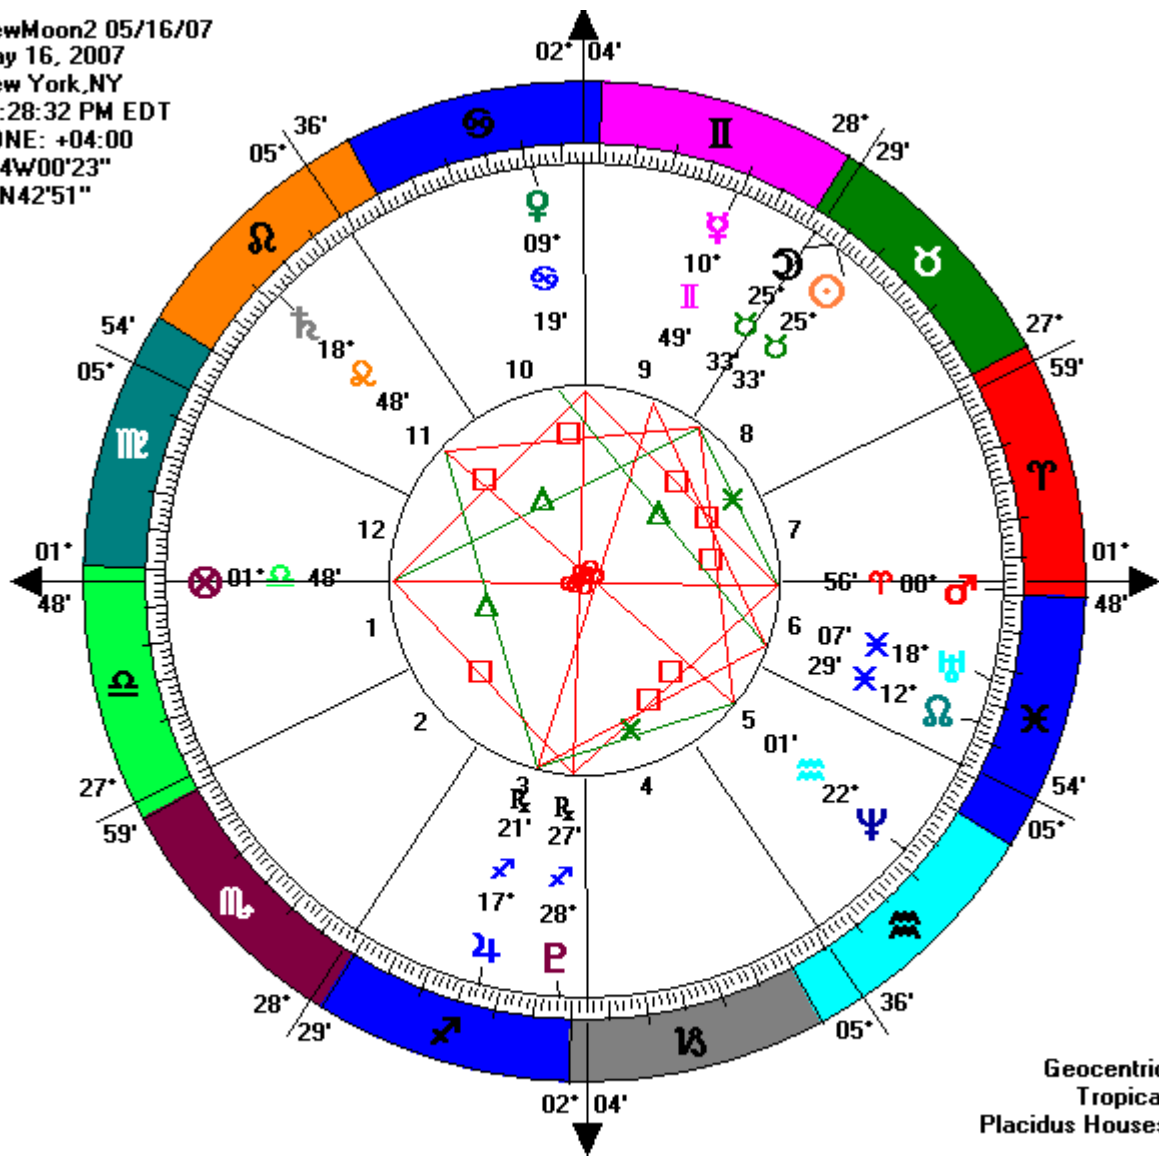

NewMoon2 05/16/07
 May 16, 2007
 New York, NY
 03:28:32 PM EDT
 ZONE: +04:00
 074W00'23"
 40N42'51"

NewMoon3 05/16/07
 May 16, 2007
 Chicago,IL
 02:28:32 PM CDT
 ZONE: +05:00
 087W39'00"
 41N51'00"

NewMoon5 05/16/07
 May 16, 2007
 Anchorage, AK
 11:28:32 AM AHT
 ZONE: +10:00
 149W54'01"
 61N13'05"

Geocentric
 Tropical
 Placidus Houses