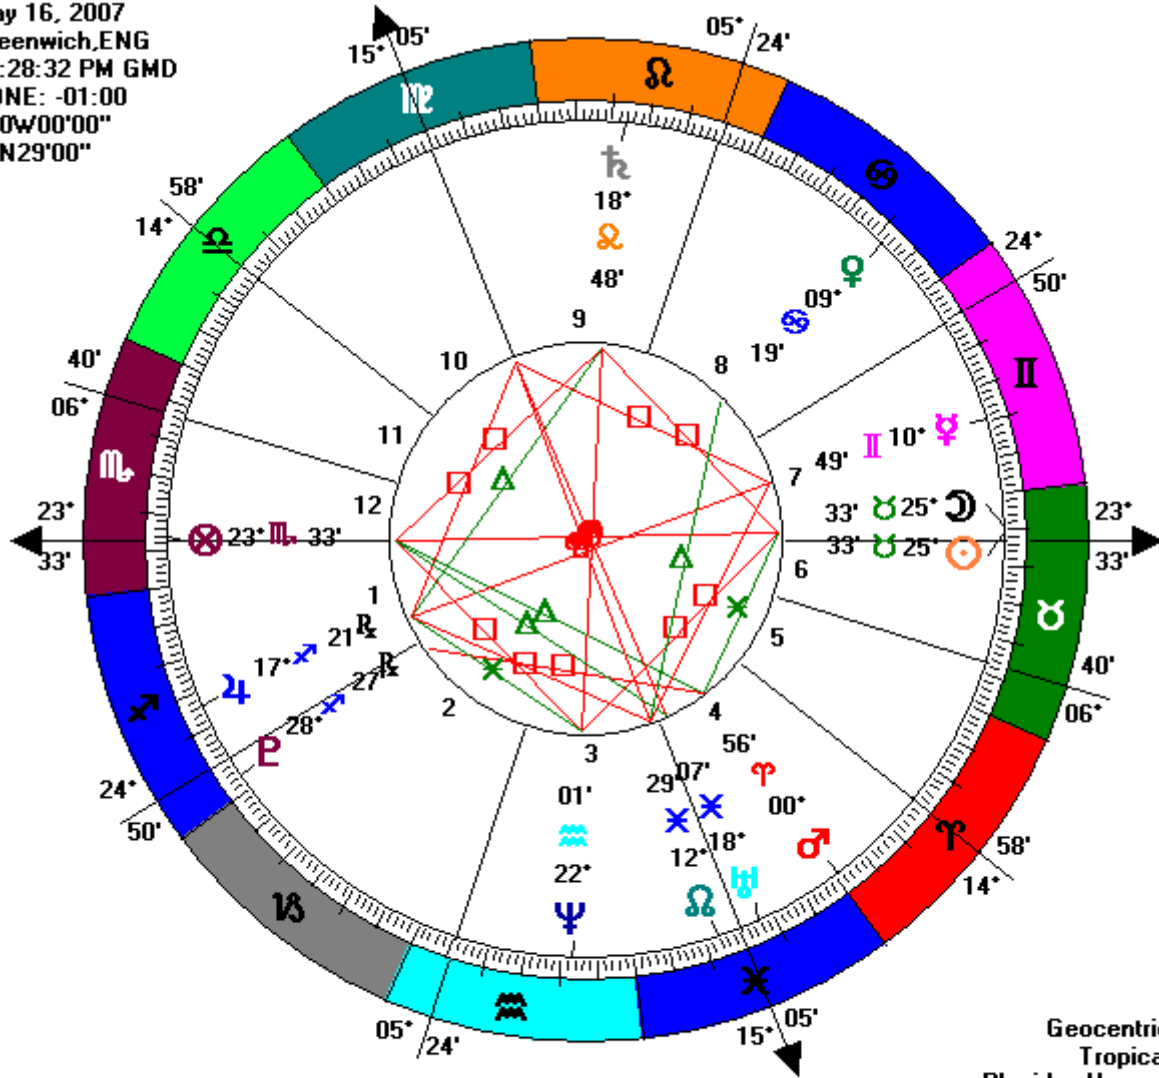

NewMoon 05/16/07  
 May 16, 2007  
 Greenwich,ENG  
 08:28:32 PM GMD  
 ZONE: -01:00  
 000W00'00"  
 51N29'00"

Geocentric  
 Tropical  
 Placidus Houses