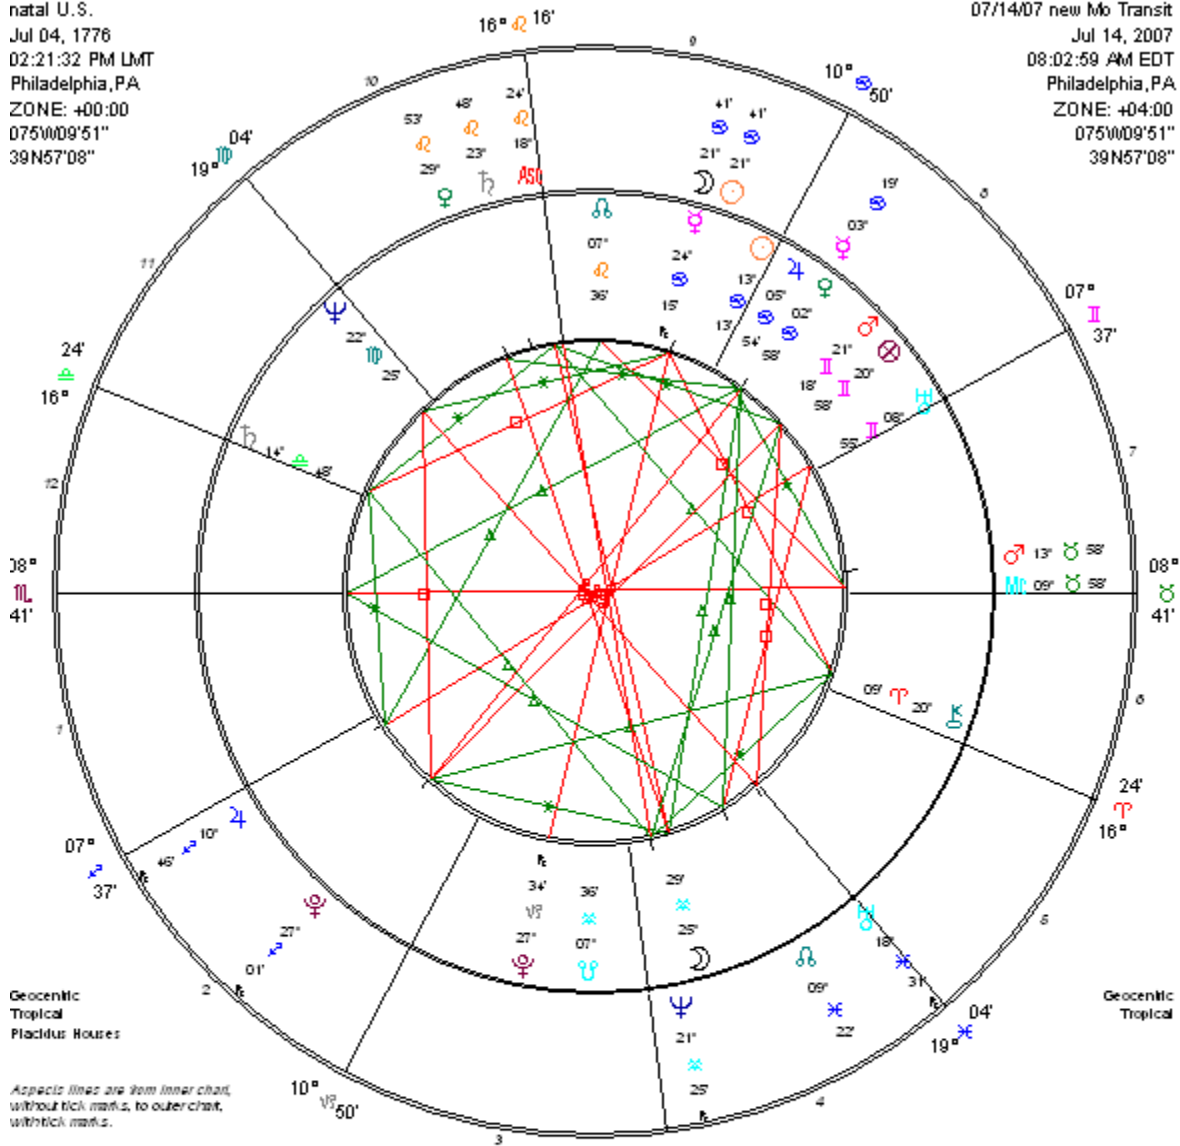

NewMoon 07/14/07
 Jul 14, 2007
 Greenwich,ENG
 12:05:02 PM GMT
 ZONE: +00:00
 000w00'00"
 51N29'00"

Inner Chart

natal U.S.
 Jul 04, 1776
 02:21:32 PM LMT
 Philadelphia, PA
 ZONE: +00:00
 075W09'51"
 39N57'08"

Outer Chart

07/14/07 new Mo Transit
 Jul 14, 2007
 08:02:59 AM EDT
 Philadelphia, PA
 ZONE: +04:00
 075W09'51"
 39N57'08"

Geocentric
 Tropical
 Placidus Houses

Geocentric
 Tropical

Aspects lines are from inner chart,
 without tick marks, to outer chart,
 with tick marks.

natal U.S.

Pl	Geo Lon	Rx	Decl.
♃	25° 28' 55"	-	-14° 39'
♄	13° 12' 41"		+22° 49'
♅	24° 15' 02"	Rx	+17° 30'
♆	02° 57' 42"		+23° 32'
♇	21° 17' 45"		+23° 34'
♈	05° 54' 24"		+23° 16'
♉	14° 48' 06"		-03° 31'
♊	08° 11' 57"		+21° 44'
♋	22° 25' 05"		+04° 10'
♌	27° 33' 54"	Rx	-23° 43'
♍	07° 43' 14"		+18° 23'

07/14/07 new Mo Transit

Pl	Geo Lon	Rx	Decl.
♃	21° 40' 53"		+25° 21'
♄	21° 41' 26"		+21° 42'
♅	03° 19' 02"		+19° 36'
♆	29° 53' 08"		+10° 17'
♇	13° 57' 31"		+14° 44'
♈	10° 46' 11"	Rx	-21° 29'
♉	23° 47' 44"		+14° 46'
♊	18° 31' 17"	Rx	-05° 16'
♋	21° 24' 39"	Rx	-14° 37'
♌	27° 00' 30"	Rx	-16° 26'
♍	09° 22' 02"		-08° 03'