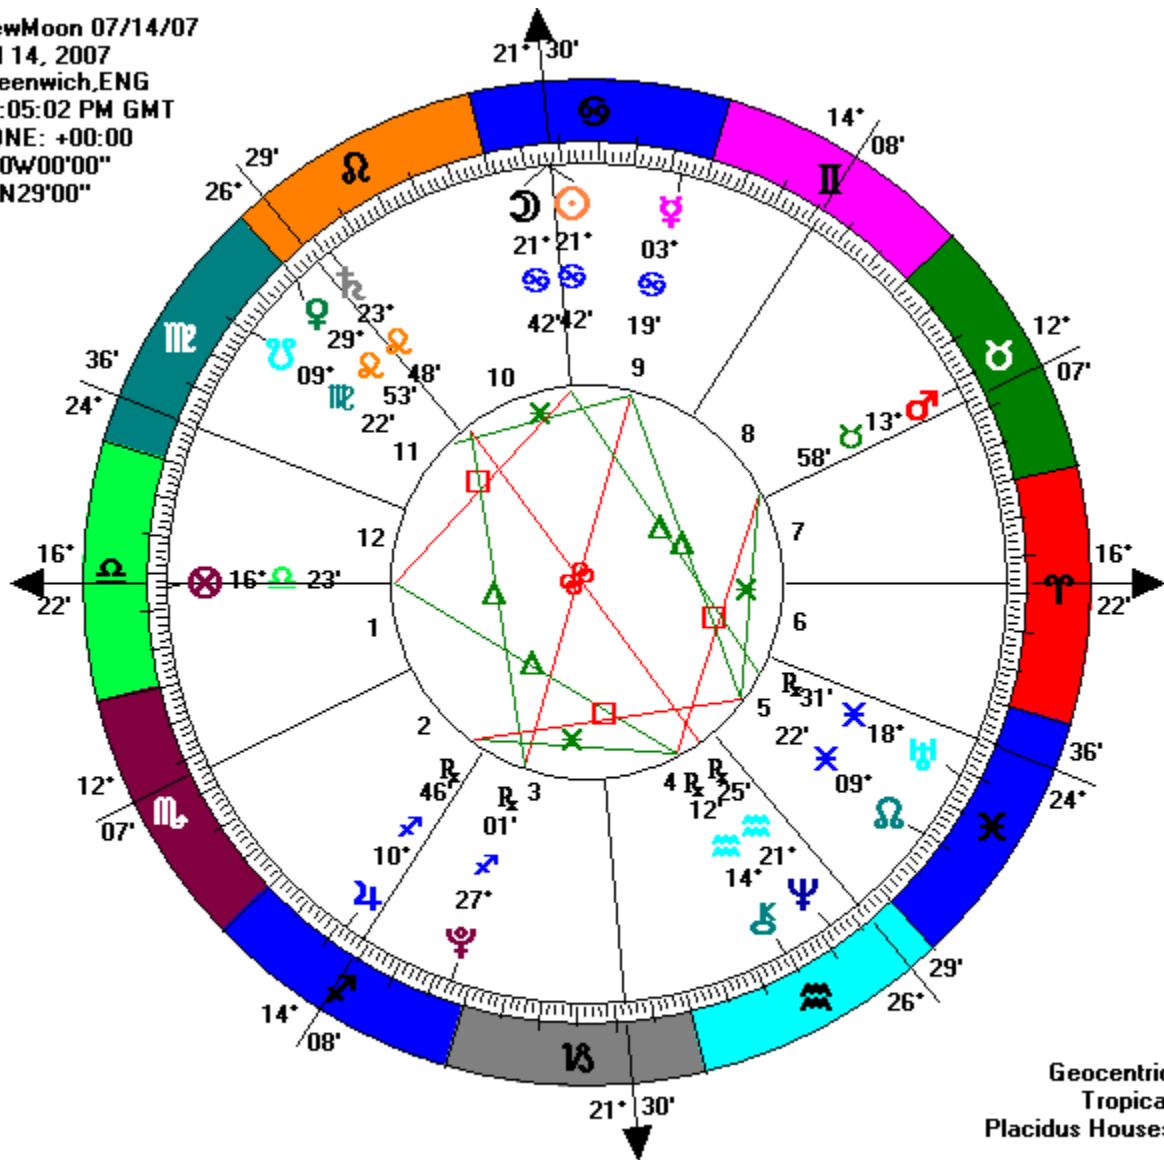

NewMoon 07/14/07
 Jul 14, 2007
 Greenwich,ENG
 12:05:02 PM GMT
 ZONE: +00:00
 000w00'00"
 51N29'00"

Inner Chart

natal U.S.
 Jul 04, 1776
 02:21:32 PM LMT
 Philadelphia, PA
 ZONE: +00:00
 075W09'51"
 39N57'08"

Outer Chart

07/14/07 new Mo Transit
 Jul 14, 2007
 08:02:59 AM EDT
 Philadelphia, PA
 ZONE: +04:00
 075W09'51"
 39N57'08"

Geocentric
 Tropical
 Placidus Houses

Geocentric
 Tropical

Aspects lines are from inner chart,
 without tick marks, to outer chart,
 with tick marks.

natal U.S.

Pl	Geo Lon	Rx	Decl.
♃	25° 28' 55"	-	-14° 39'
♄	13° 12' 41"		+22° 49'
♅	24° 15' 02"	Rx	+17° 30'
♆	02° 57' 42"		+23° 32'
♇	21° 17' 45"		+23° 34'
♈	05° 54' 24"		+23° 16'
♉	14° 48' 06"		-03° 31'
♊	08° 11' 57"		+21° 44'
♋	22° 25' 05"		+04° 10'
♌	27° 33' 54"	Rx	-23° 43'
♍	07° 43' 14"		+18° 23'

07/14/07 new Mo Transit

Pl	Geo Lon	Rx	Decl.
♃	21° 40' 53"		+25° 21'
♄	21° 41' 26"		+21° 42'
♅	03° 19' 02"		+19° 36'
♆	29° 53' 08"		+10° 17'
♇	13° 57' 31"		+14° 44'
♈	10° 46' 11"	Rx	-21° 29'
♉	23° 47' 44"		+14° 46'
♊	18° 31' 17"	Rx	-05° 16'
♋	21° 24' 39"	Rx	-14° 37'
♌	27° 00' 30"	Rx	-16° 26'
♍	09° 22' 02"		-08° 03'